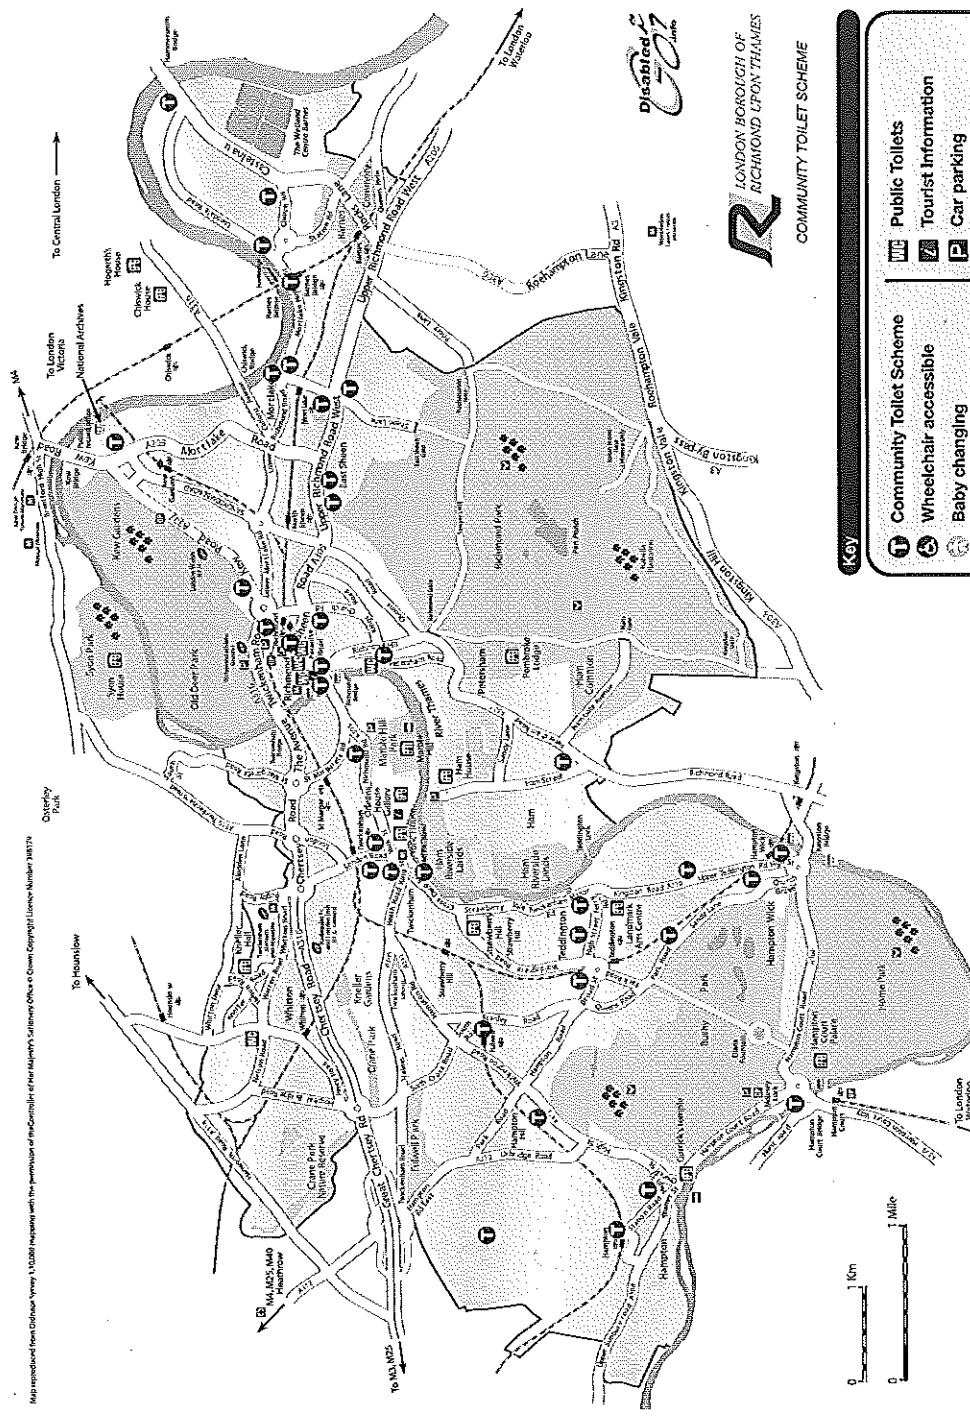

Members of the Community Toilet Scheme

COMMUNITY TOILET SCHEME

KEY

- **Community Toilet Scheme** (Icon: T)
- **Wheelchair accessible** (Icon: W)
- **Baby changing** (Icon: B)
- **Promises participating in the Council's Community Toilet Scheme operate in this area and display one of these stickers in their window:**
  - Public Toilets (Icon: T)
  - Tourist Information (Icon: I)
  - Car parking (Icon: P)
  - Coach Parking (Icon: CP)
  - Theatres (Icon: T)
  - Museum (Icon: M)
  - House (Icon: H)
  - Pier (Icon: P)
  - Ferry (Icon: F)
  - Deer Park (Icon: D)
  - Rugby Ground (Icon: R)
  - Underground Station (Icon: U)
  - British Rail Station (Icon: B)