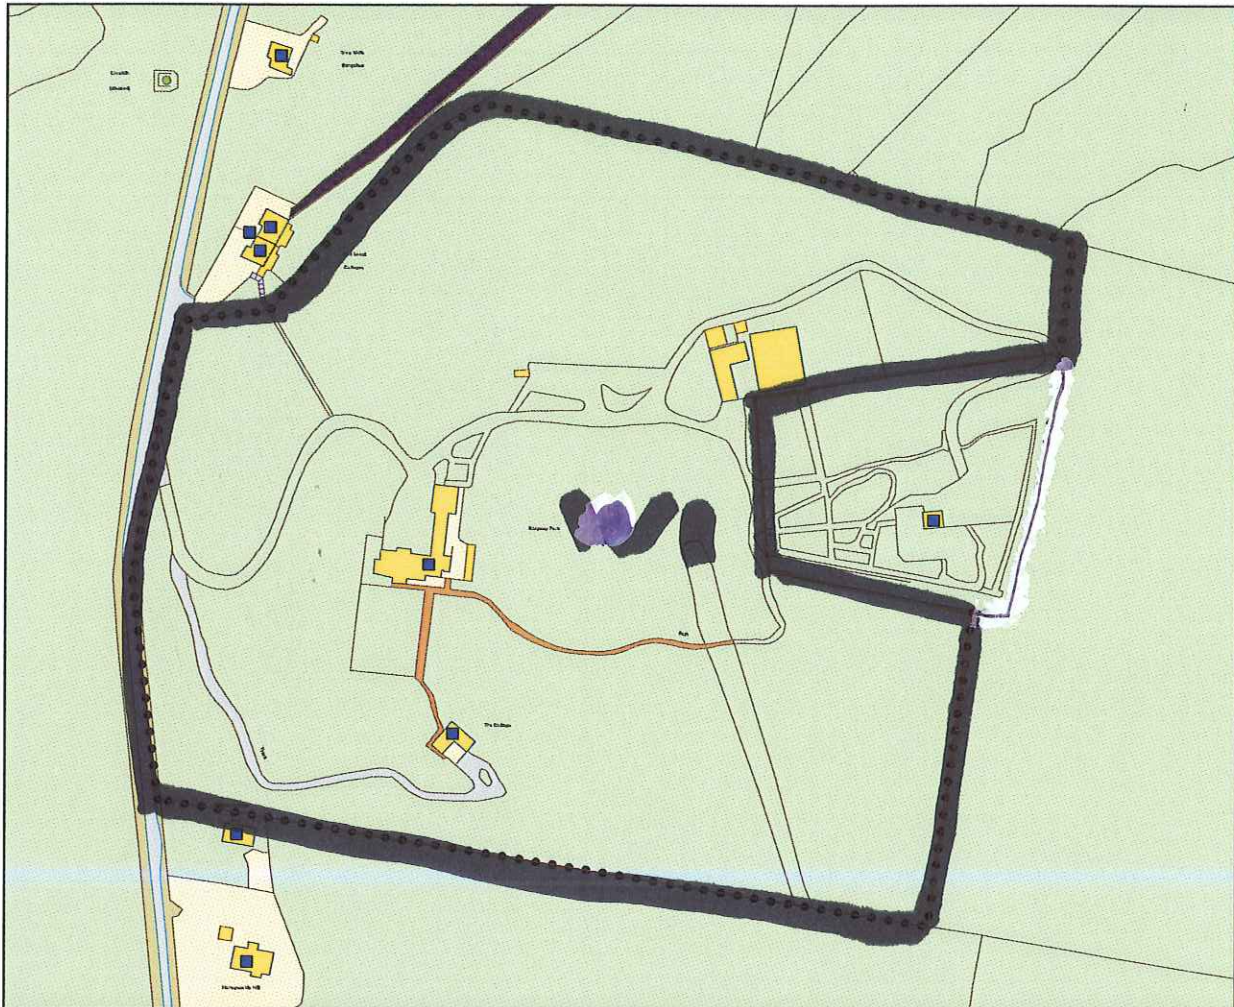

# TPO No. 544 (2015)

Ridgeway Park, Lindeth Road, Silverdale Carnforth, Lancashire, LA5 0QA

**Legend**

[Empty legend box]

Reproduced from the Ordnance Survey map with the permission of the Controller of Her Majesty's Stationery Office © Crown Copyright 2000.

Unauthorised reproduction infringes Crown Copyright and may lead to prosecution or civil proceedings.

<b>Organisation</b>	Not Set
<b>Department</b>	Not Set
<b>Comments</b>	Not Set
<b>Date</b>	
<b>SLA Number</b>	Not Set

Produced using ESRI (UK)'s MapExplorer 2.0 - <http://www.esriuk.com>